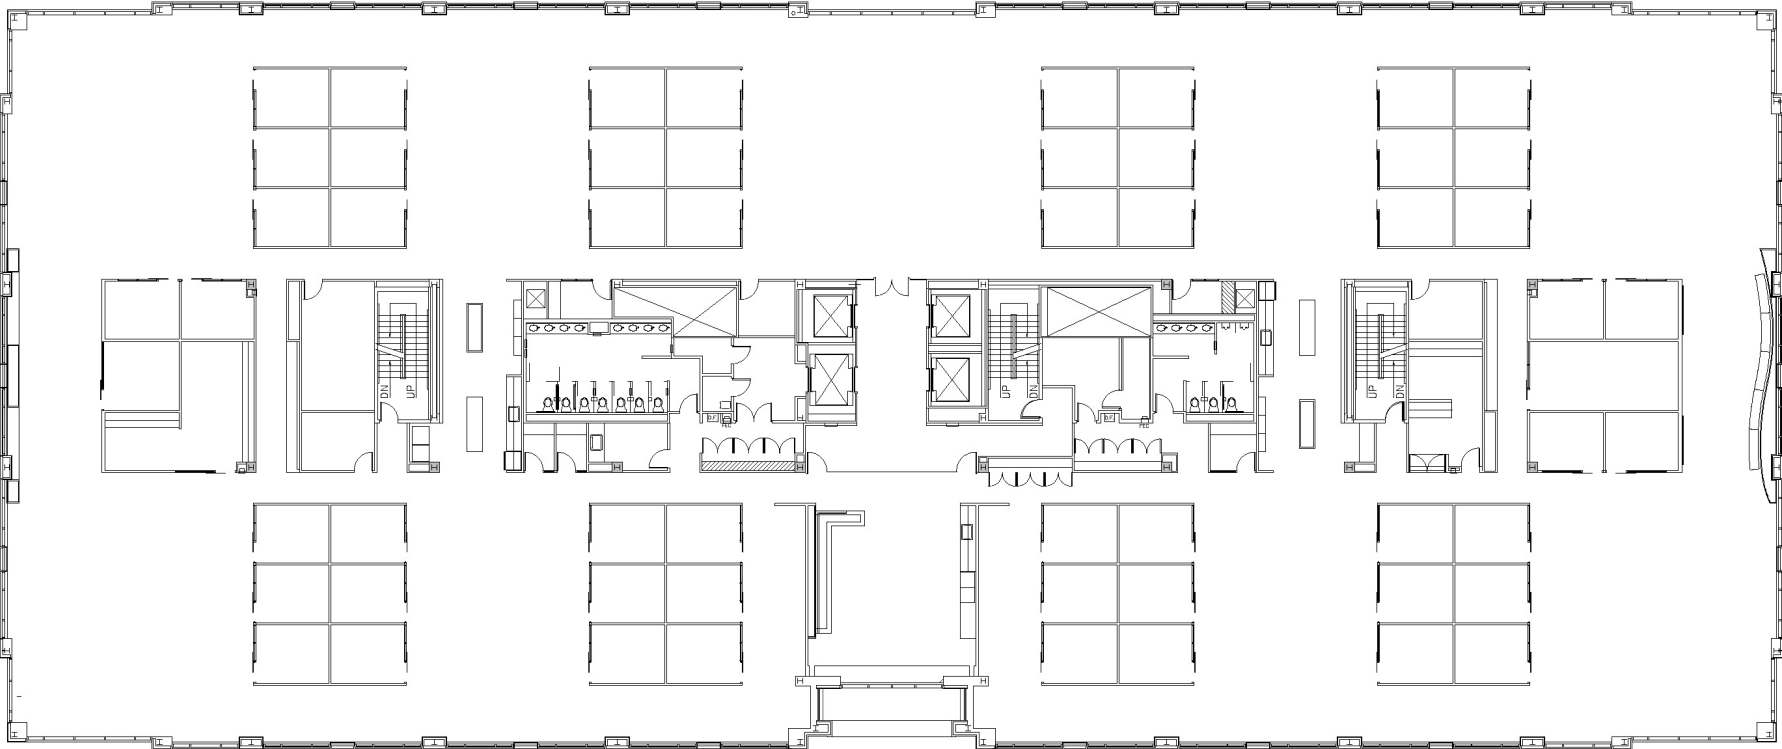

# 100 Kimball Drive, Parsippany, NJ

Third floor

For further information, please contact:

**Jeffrey L. Heller, SIOR**, Principal & Managing Director  
D +1 973 753 1100 | C +1 973 699 4987  
[jeff.heller@avisonyoung.com](mailto:jeff.heller@avisonyoung.com)