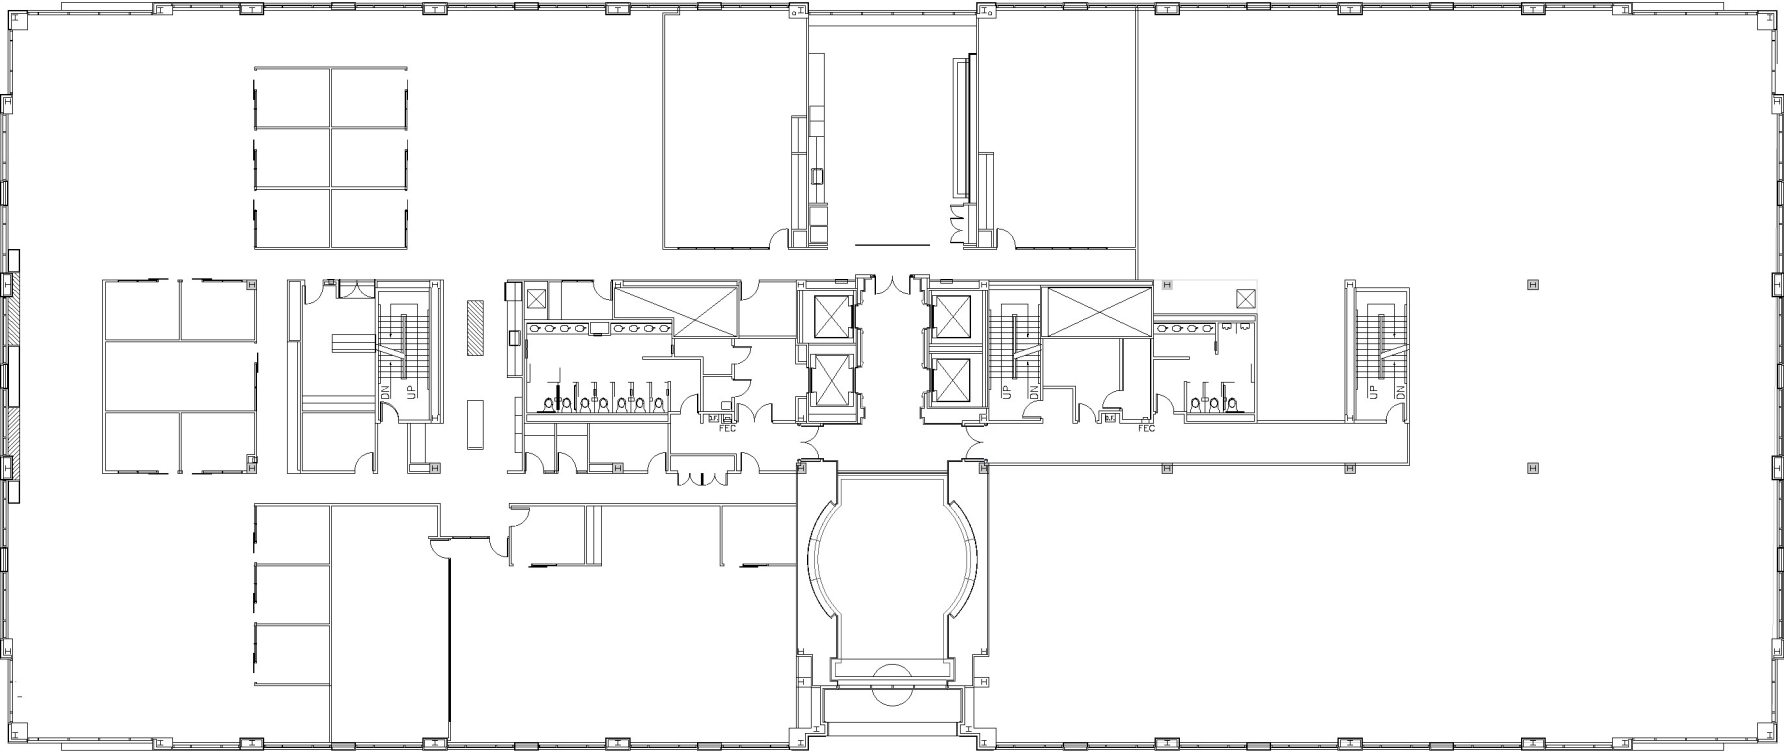

100 Kimball Drive, Parsippany, NJ

Second floor

For further information, please contact:

Jeffrey L. Heller, SIOR, Principal & Managing Director
D +1 973 753 1100 | C +1 973 699 4987
jeff.heller@avisonyoung.com